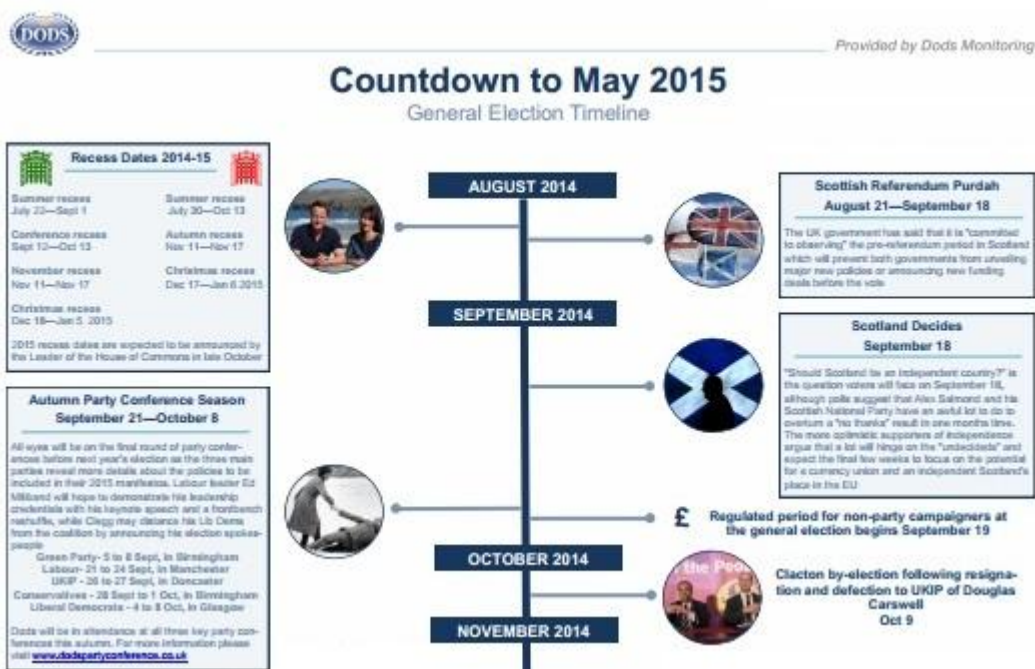

Published on *Dods Information* (<http://dodsinformation.com>)

[Home](#) > Countdown to May 15

## Countdown to May 15

**Thursday May 7 2015** will firmly be in the minds of all, yet in the next eight months there are a number of key events which will have a direct impact on the political landscape as we head to 2015 and beyond.